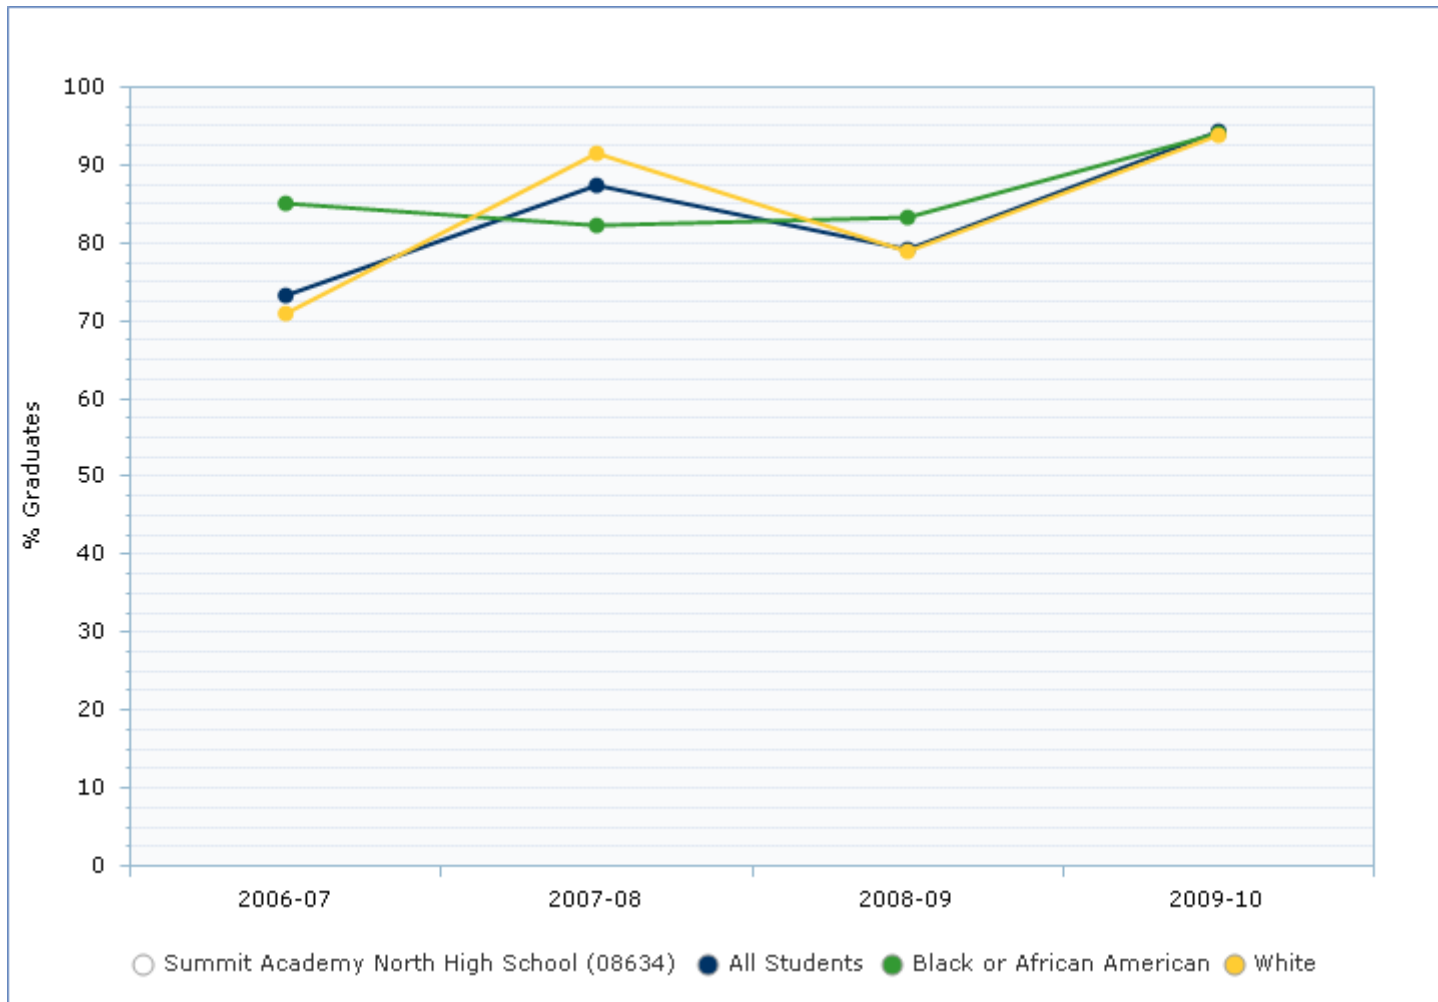

2009-10 4-Year Grad/Drop for Summit Academy North High School

2009-10 4-Year Grad/Drop for Summit Academy North High School

Location	Report Category	School Year	Cohort	On-Track Graduated	Dropouts (Reported & MER)	Off-Track Continuing	Other Completer (GED, etc.)	Graduation Rate	Dropout Rate
Summit Academy North High School (08634)	All Students	2009-10	106	100	< 10	< 10	< 10	94.34%	5.66%
Summit Academy North High School (08634)	All Students	2008-09	101	80	13	< 10	< 10	79.21%	12.87%
Summit Academy North High School (08634)	All Students	2007-08	96	84	< 10	< 10	< 10	87.5%	5.21%
Summit Academy North High School (08634)	All Students	2006-07	101	74	12	15	< 10	73.26%	11.88%
Summit Academy North High School (08634)	American Indian or Alaska Native	2009-10	< 10	< 10	< 10	< 10	< 10	< 10	< 10
Summit Academy North High School (08634)	American Indian or Alaska Native	2008-09	< 10	< 10	< 10	< 10	< 10	< 10	< 10
Summit Academy North High School (08634)	American Indian or Alaska Native	2007-08	< 10	< 10	< 10	< 10	< 10	< 10	< 10
Summit Academy North High School (08634)	American Indian or Alaska Native	2006-07	< 10	< 10	< 10	< 10	< 10	< 10	< 10
Summit Academy North High School (08634)	Asian	2009-10	< 10	< 10	< 10	< 10	< 10	< 10	< 10
Summit Academy North High School (08634)	Asian	2008-09	< 10	< 10	< 10	< 10	< 10	< 10	< 10
Summit Academy North High School (08634)	Asian	2007-08	< 10	< 10	< 10	< 10	< 10	< 10	< 10
Summit Academy North High School (08634)	Asian	2006-07	< 10	< 10	< 10	< 10	< 10	< 10	< 10
Summit Academy North High School (08634)	Black or African American	2009-10	34	32	< 10	< 10	< 10	94.12%	5.88%
Summit Academy North High School (08634)	Black or African American	2008-09	36	30	< 10	< 10	< 10	83.33%	11.11%
Summit Academy North High School (08634)	Black or African American	2007-08	34	28	< 10	< 10	< 10	82.35%	< 5%